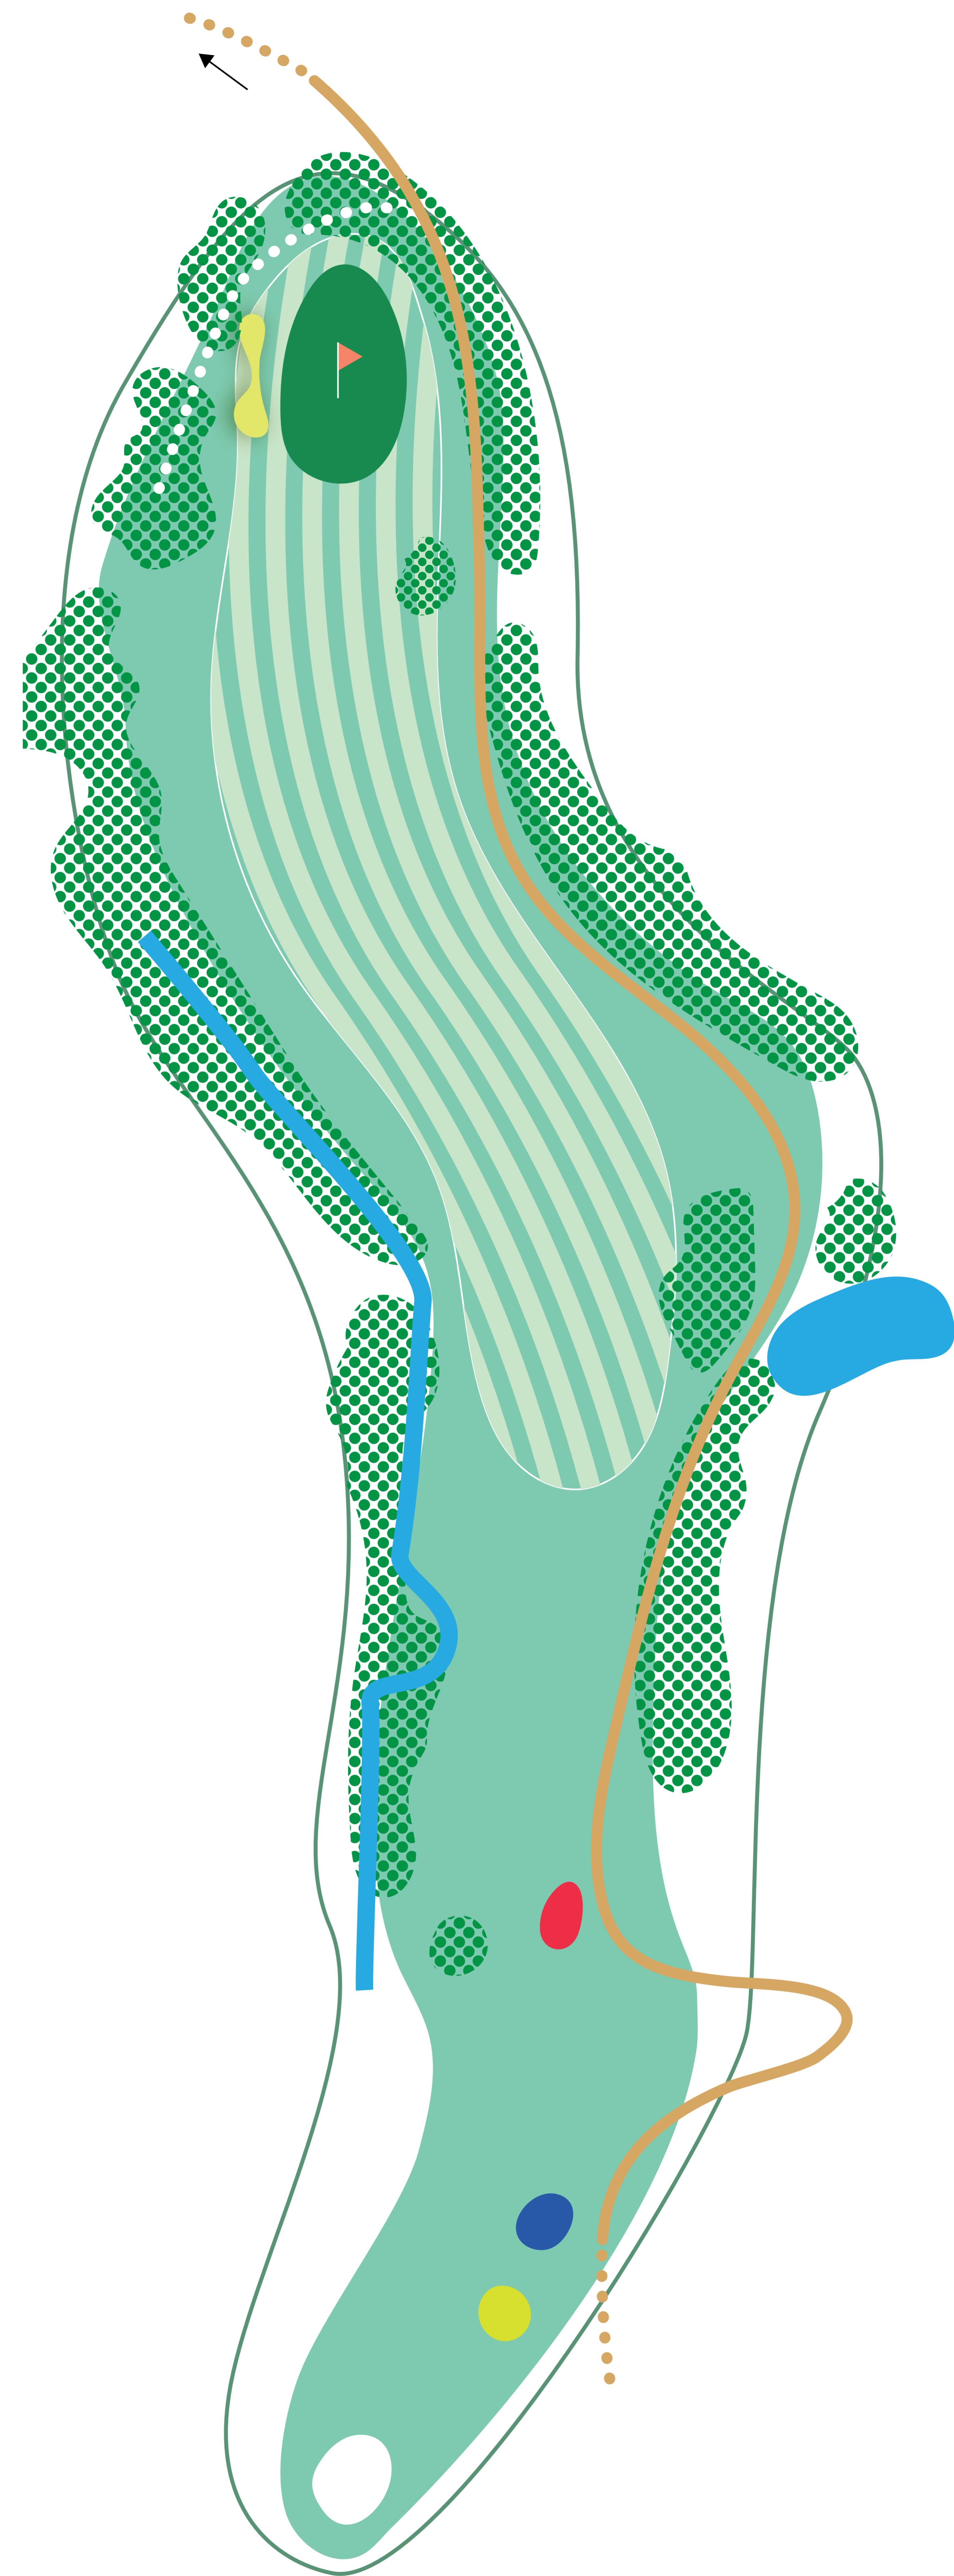

4

PAR

4

S.I.

3

● 398 m

● 343 m

● 314 m

● 255 m

REMARKS

Difference in altitude 28 meters,
avoid left side of the fairway

ADVANCED

Right front part of the fairway provides you flat lie going for the green

In order not to get excluded from the golfcourse please register at the reception desk before starting.