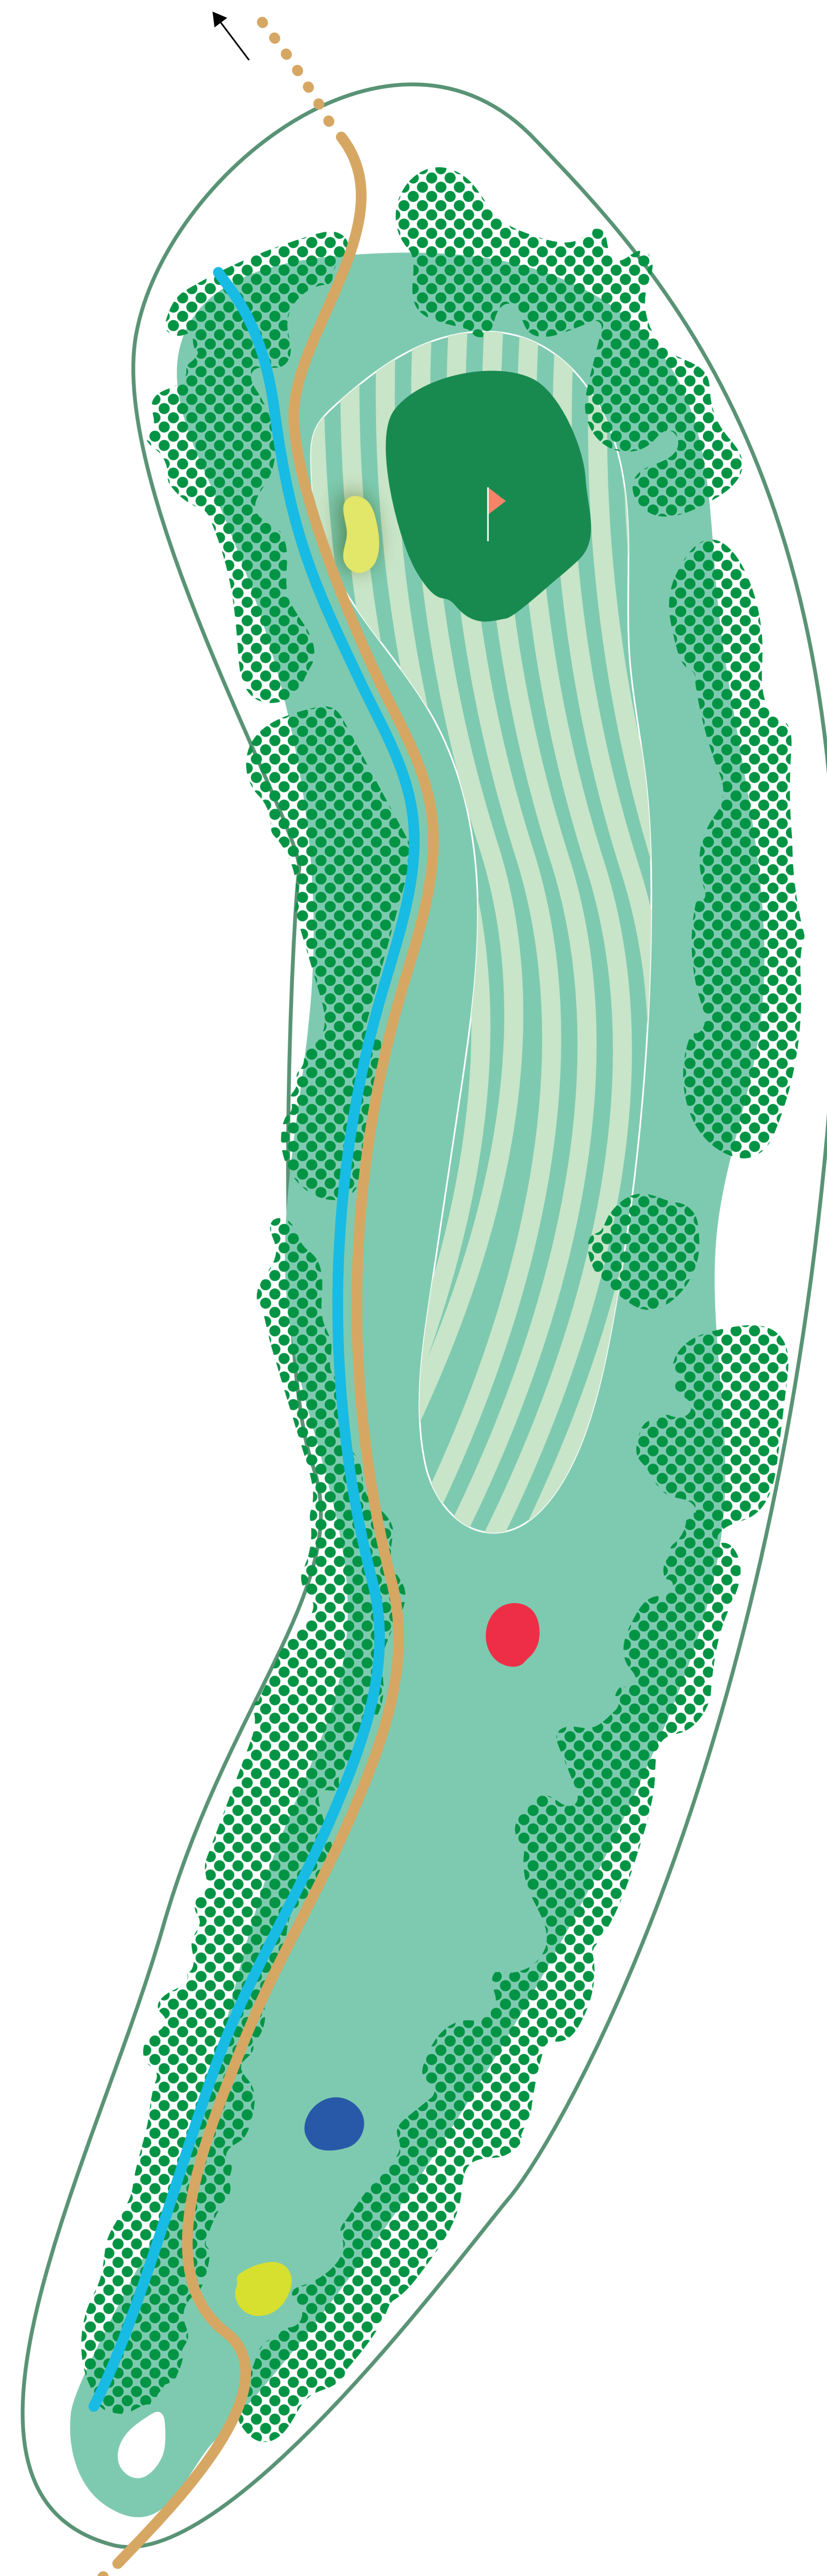

5

PAR

4

S.I.

9

● 340 m

● 320 m

● 299 m

● 248 m

REMARKS

Difference in altitude 19 meters,
avoid left side of the fairway

BEGINNER & ADVANCED

Aim to the right rough, it bounces
the ball back on track

In order not to get excluded from the golfcourse please register at the reception desk before starting.