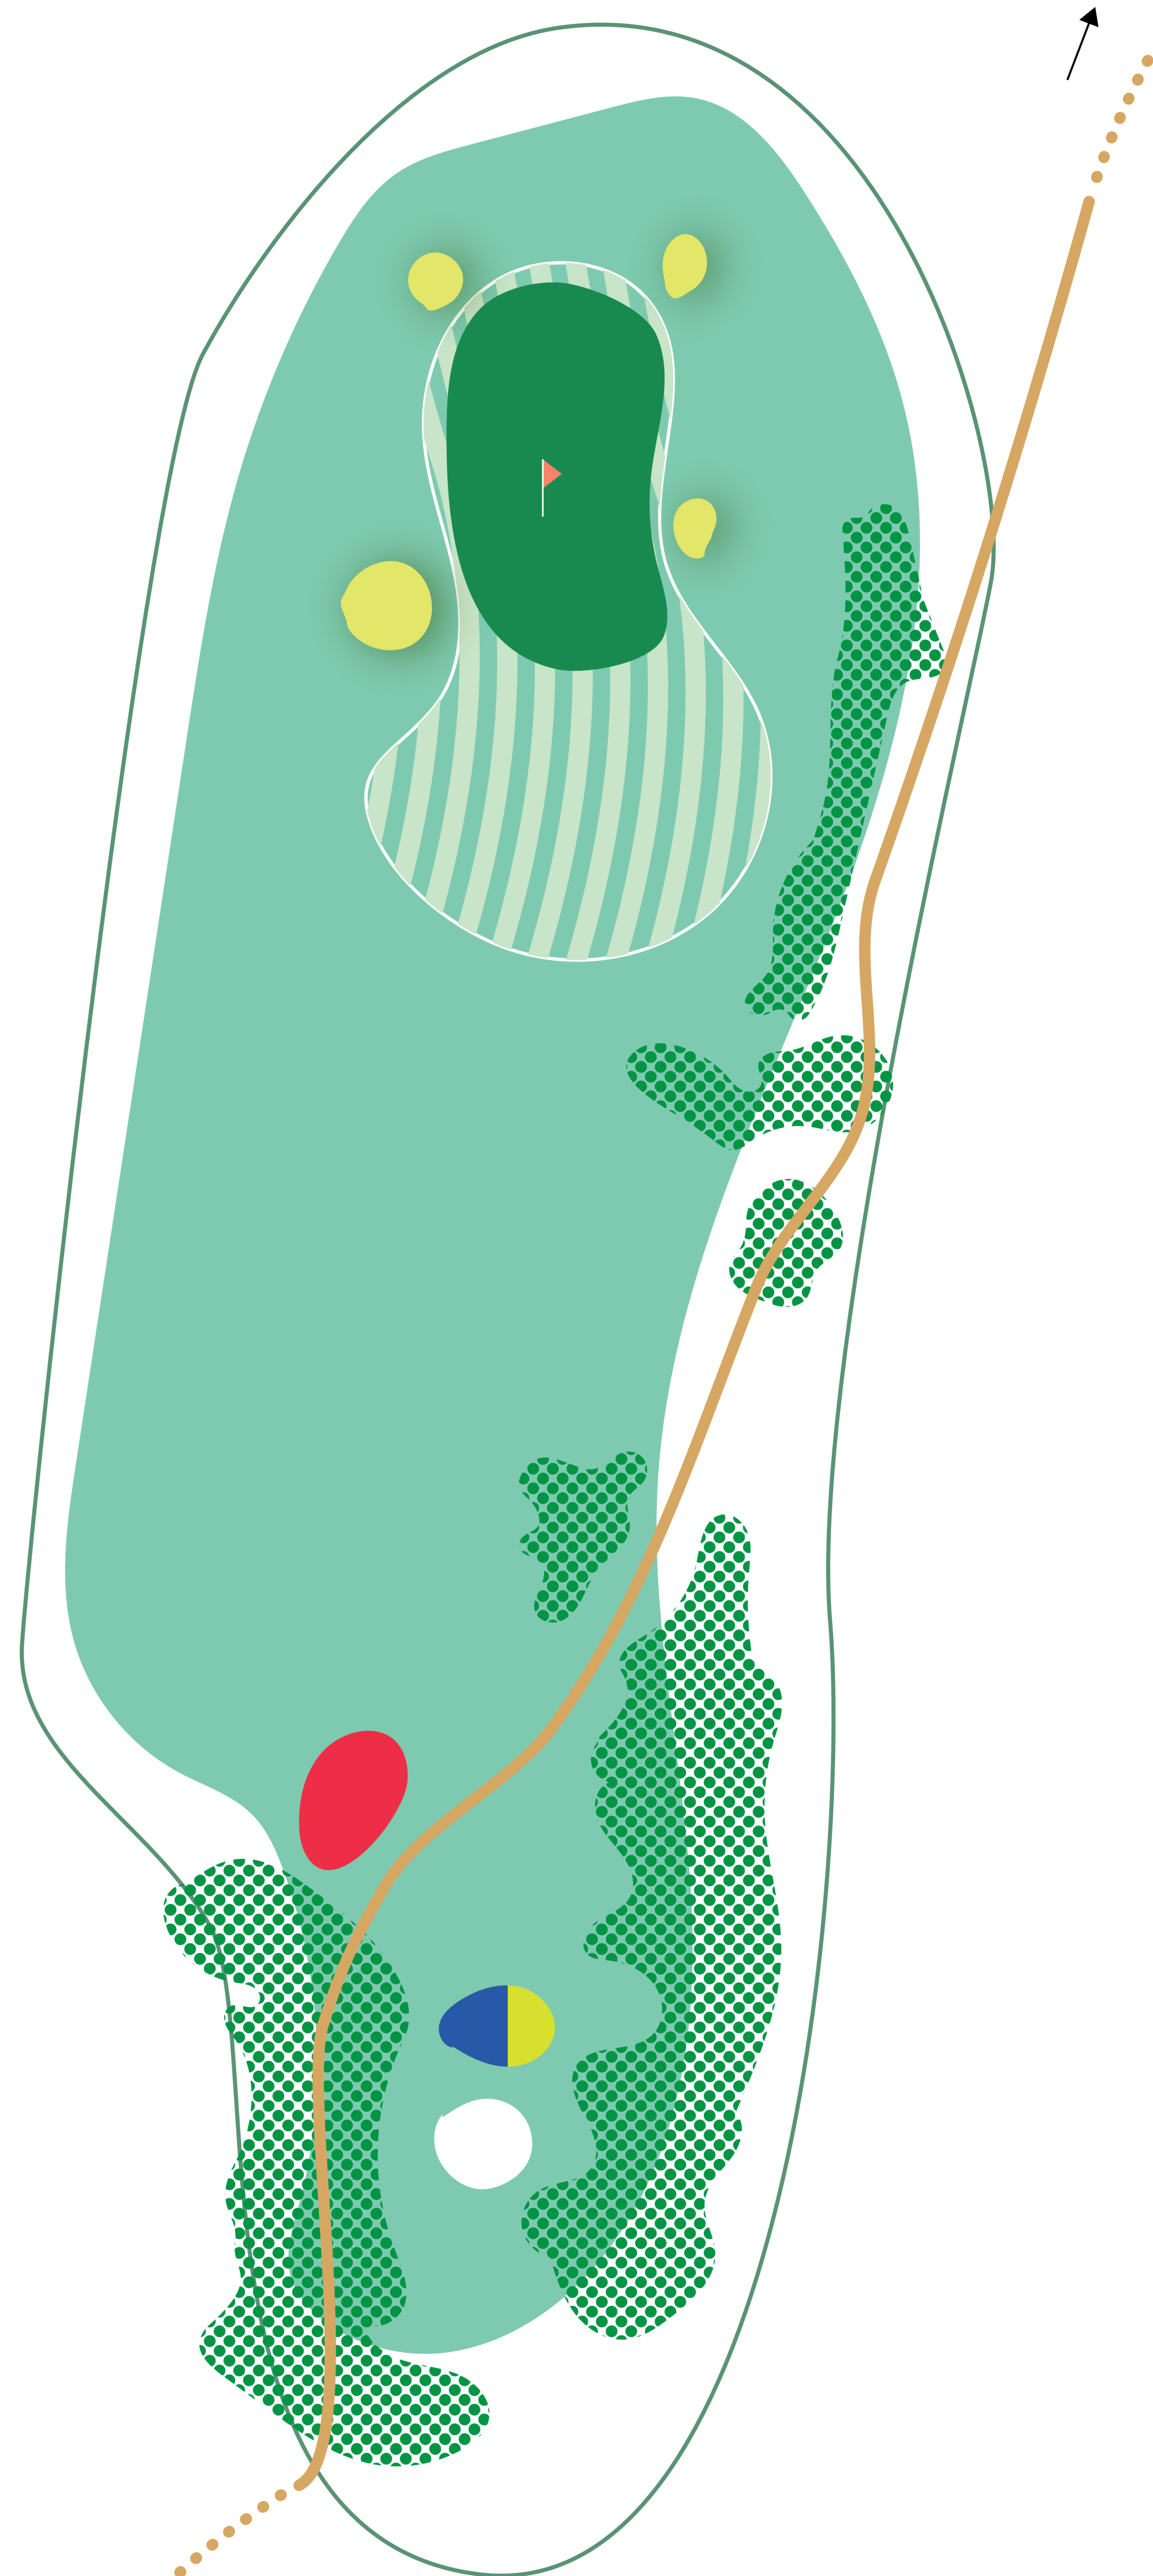

7

PAR

3

S.I.

17

● 144 m

● 128 m

● 128 m

● 102 m

REMARKS

Don't play too long, nasty rough

BEGINNER

Play center of the green

ADVANCED

Scoring opportunity, go for it

In order not to get excluded from the golfcourse please register at the reception desk before starting.