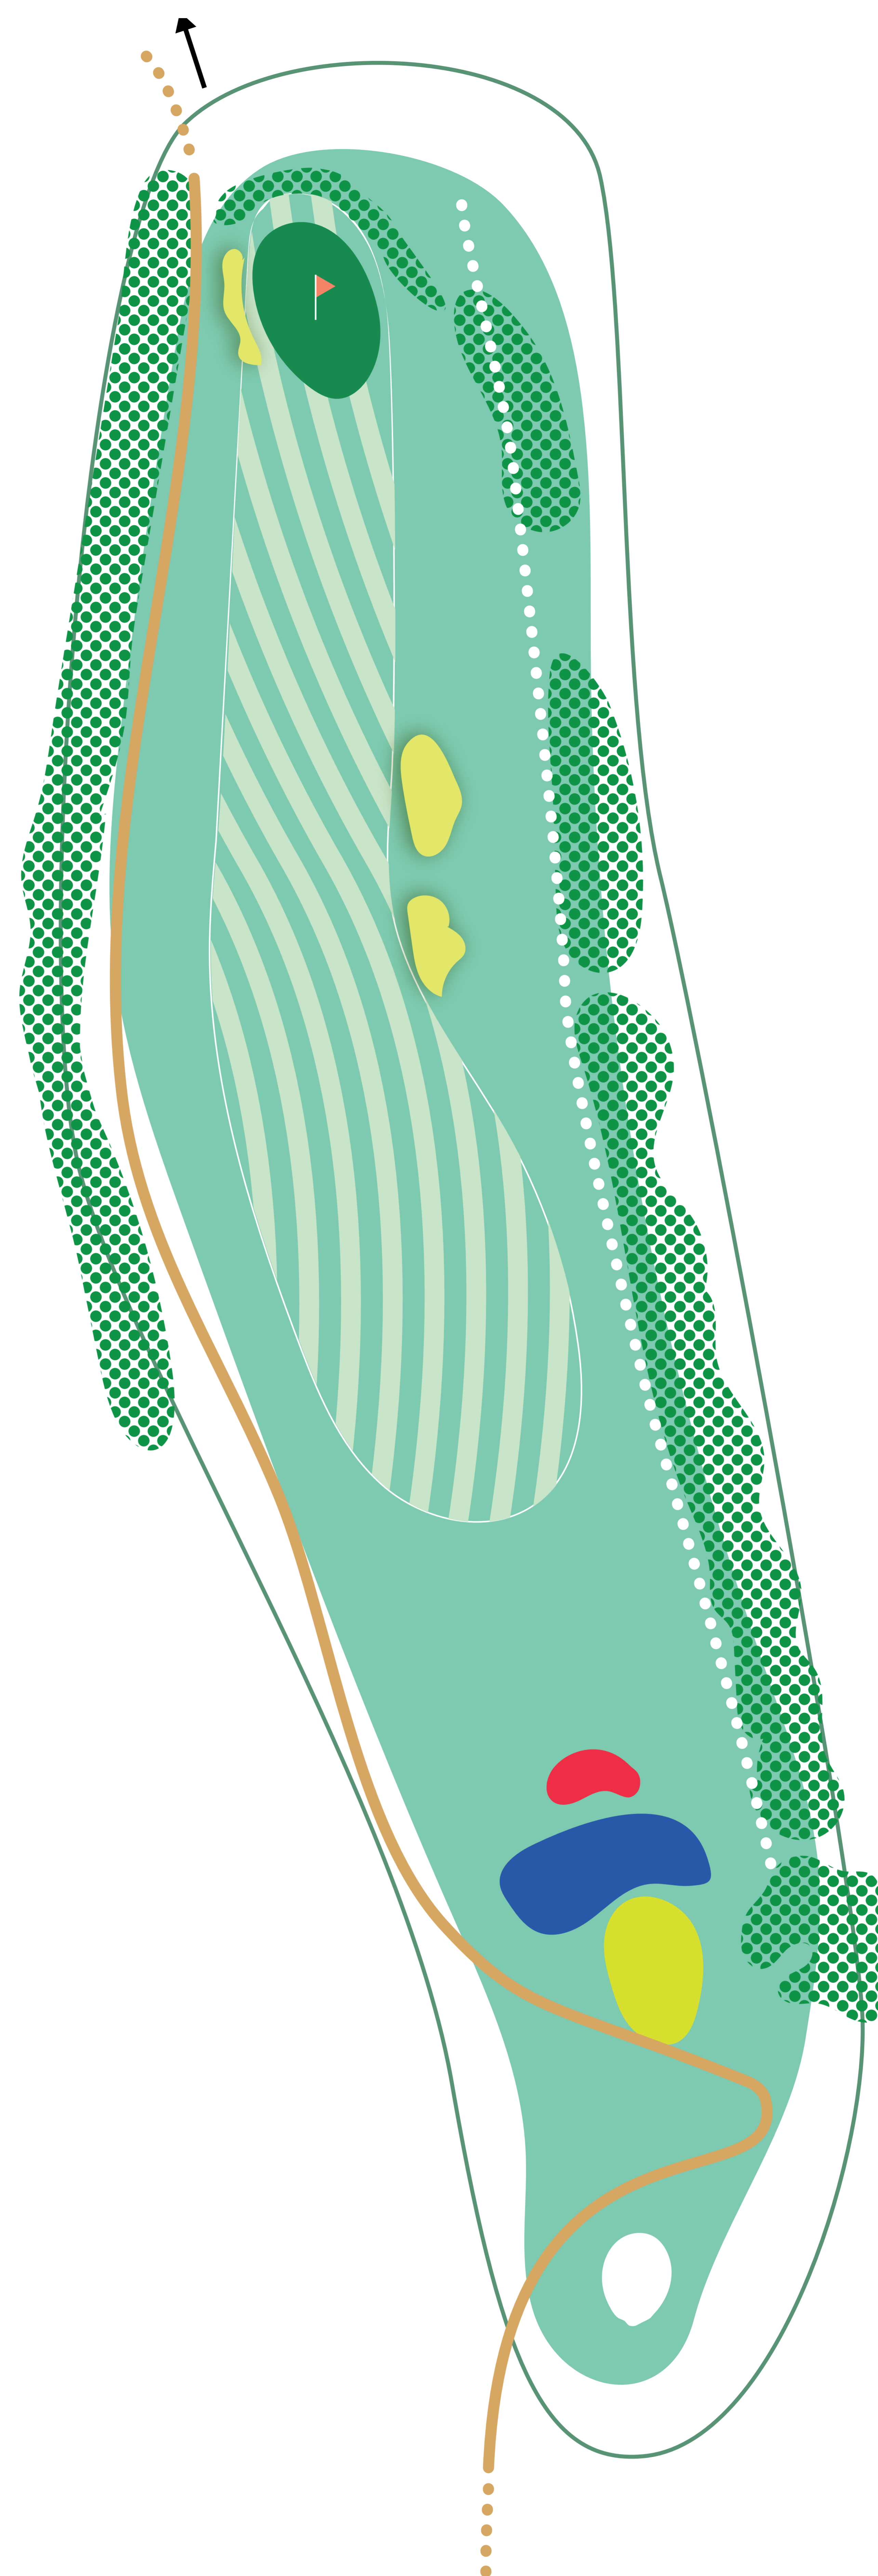

12

PAR

4

S.I.

6

● 381 m

● 325 m

● 303 m

● 288 m

REMARKS

The white tee box is in front of the road crossing. Watch out going to hole 13, dangerous road with abrupt descent

In order not to get excluded from the golfcourse please register at the reception desk before starting.