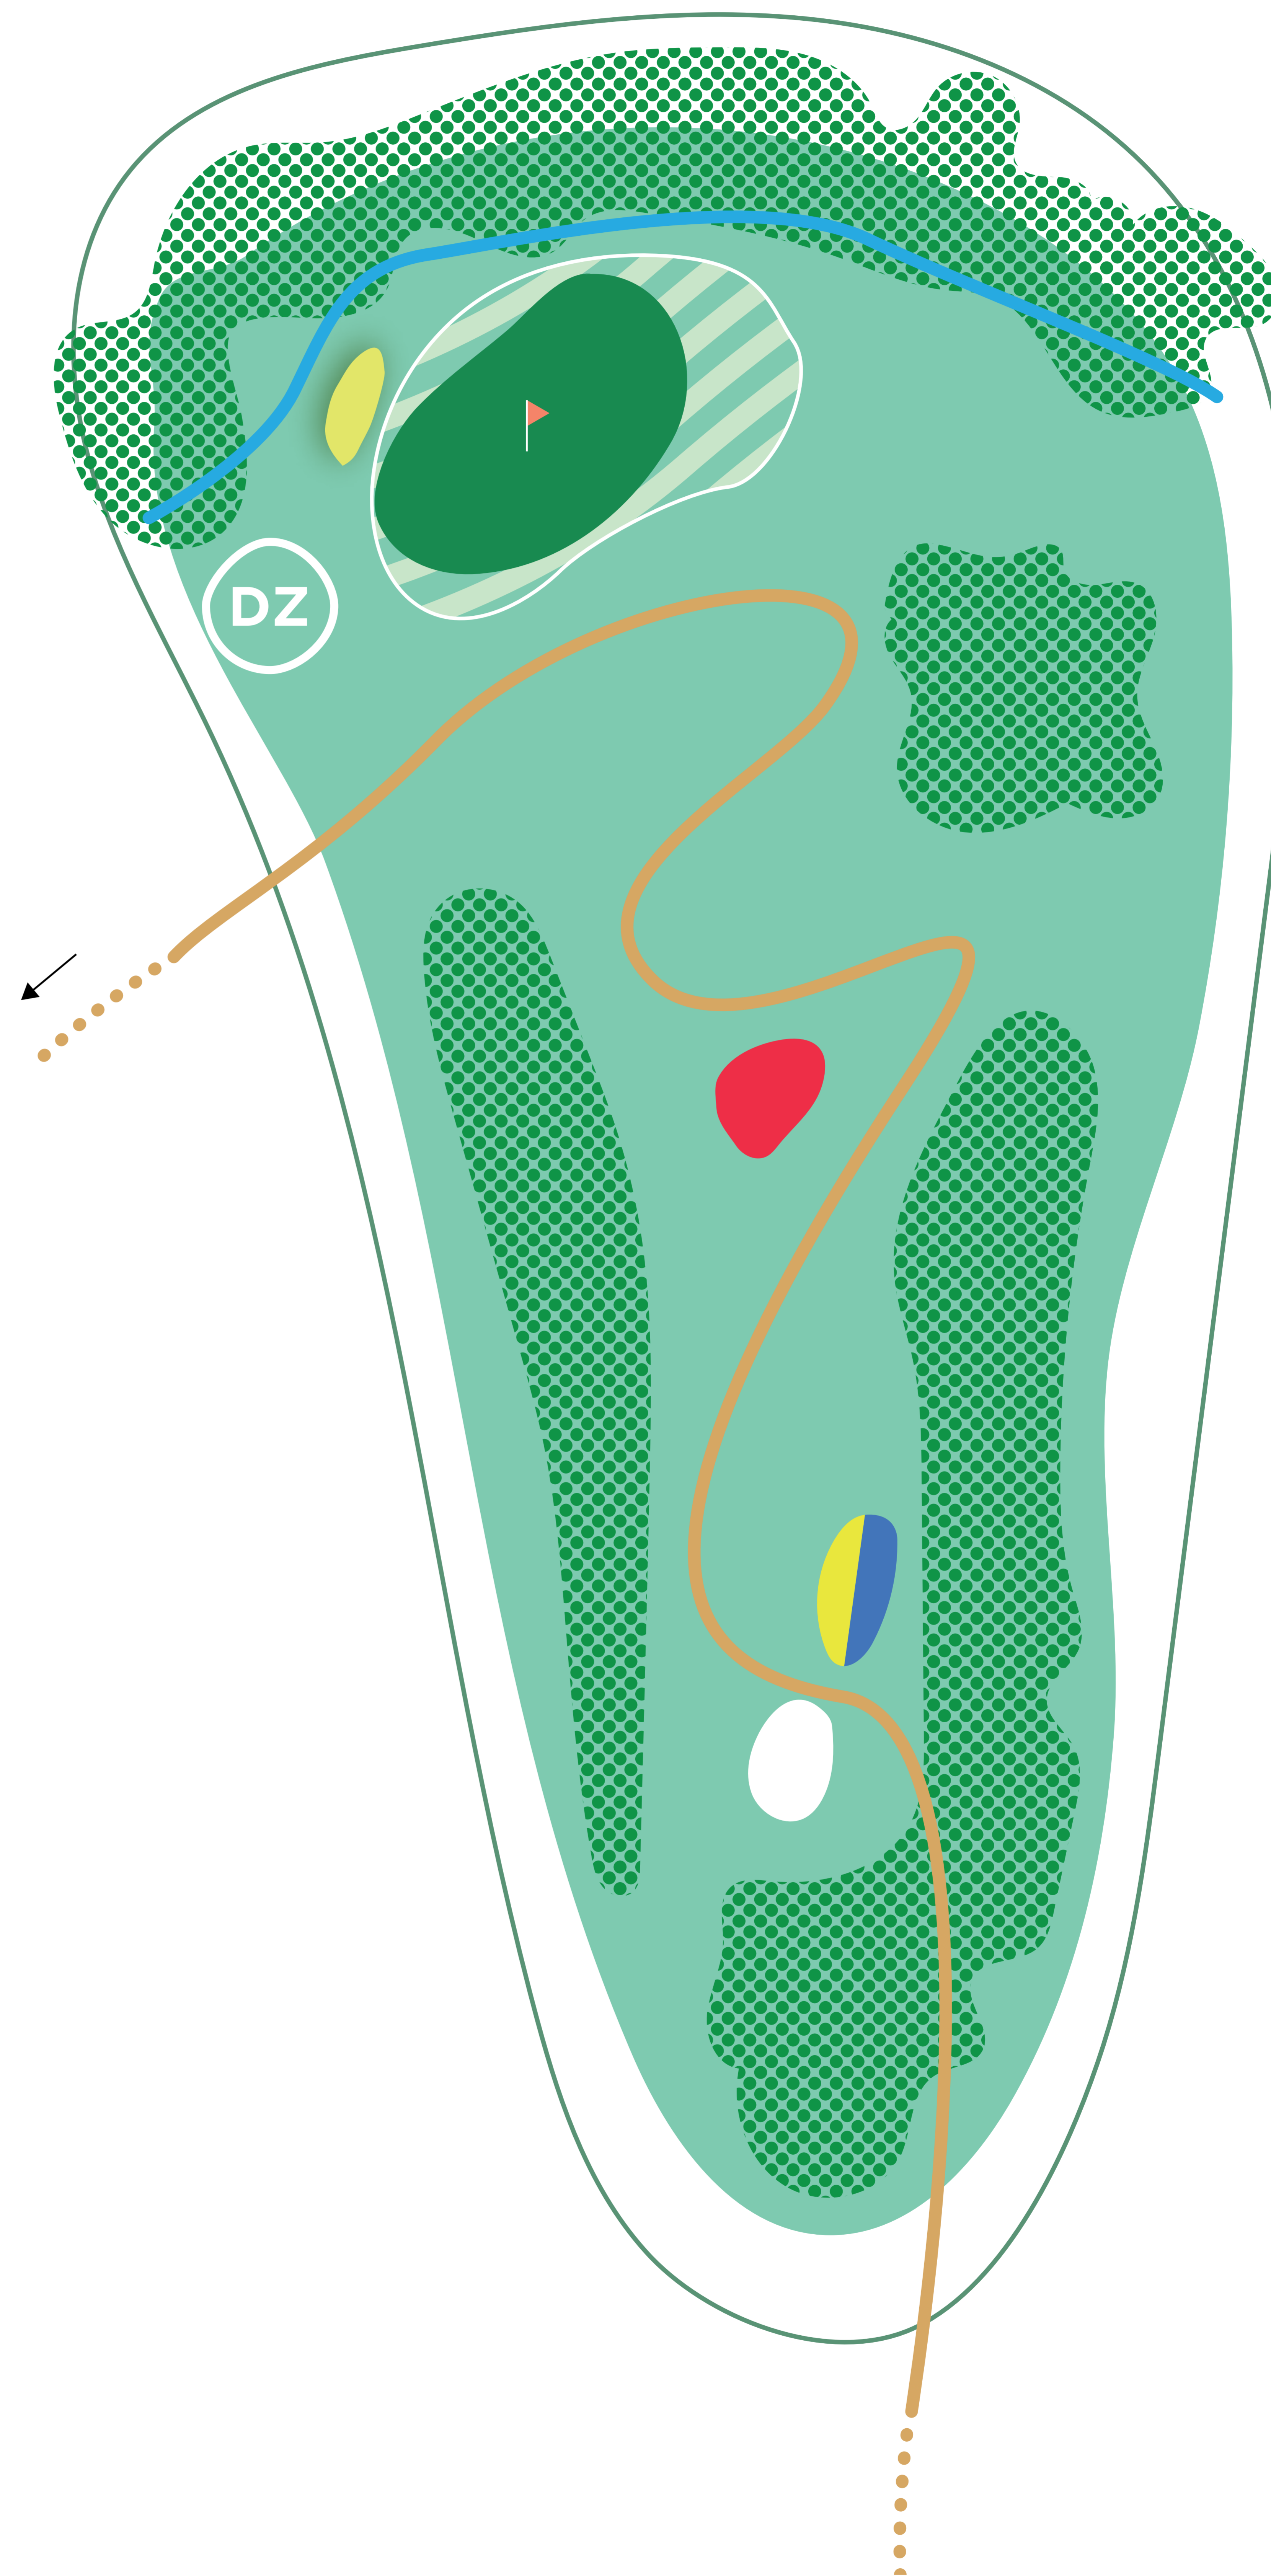

13

PAR

3

S.I.

18

● 119 m

● 101 m

● 101 m

● 67 m

REMARKS

Watch out going to the green, dangerous road. Dropping zone nearby the green, to the left. Be sure nobody is on the green before you play

BEGINNER & ADVANCED

Watch out for the hard slope.
Take off some clubs